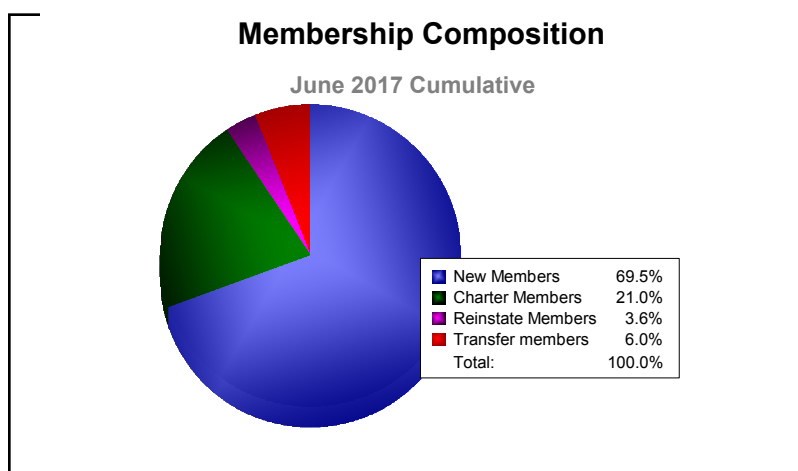

Year	New Clubs	Dropped Clubs	Gain/ Loss Clubs	New Members	Charter Members	Reinstate Members	Transfer Members	Total Member Added	Total Members Dropped	Gain/ Loss Members
2012-2013	0	-2	-2	110	0	5	7	122	-146	-24
2013-2014	0	0	0	62	0	11	13	86	-161	-75
2014-2015	0	-2	-2	96	1	14	25	136	-106	30
2015-2016	0	-1	-1	94	1	2	14	111	-113	-2
2016-2017	1	-1	0	116	35	6	10	167	-148	19
Average	0	-1	-1	96	7	8	14	124	-135	-10