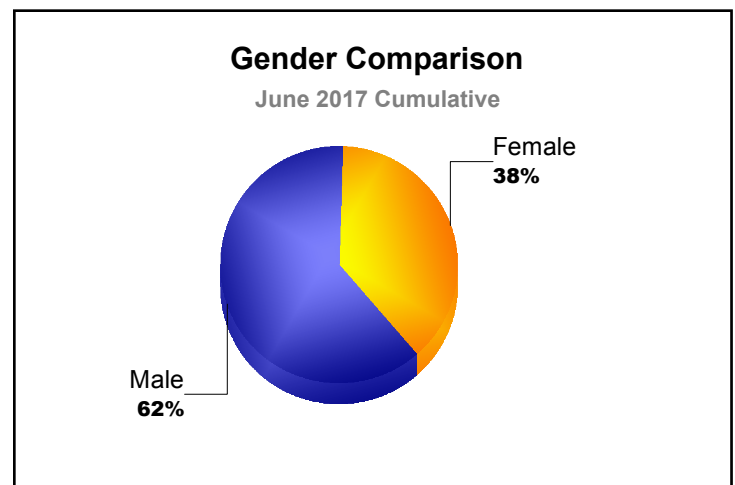

Year	New Clubs	Dropped Clubs	Gain/ Loss Clubs	New Members	Charter Members	Reinstate Members	Transfer Members	Total Member Added	Total Members Dropped	Gain/ Loss Members
2012-2013	0	-2	-2	110	0	5	7	122	-146	-24
2013-2014	0	0	0	62	0	11	13	86	-161	-75
2014-2015	0	-2	-2	96	1	14	25	136	-106	30
2015-2016	0	-1	-1	94	1	2	14	111	-113	-2
2016-2017	1	-1	0	116	35	6	10	167	-148	19
Average	0	-1	-1	96	7	8	14	124	-135	-10