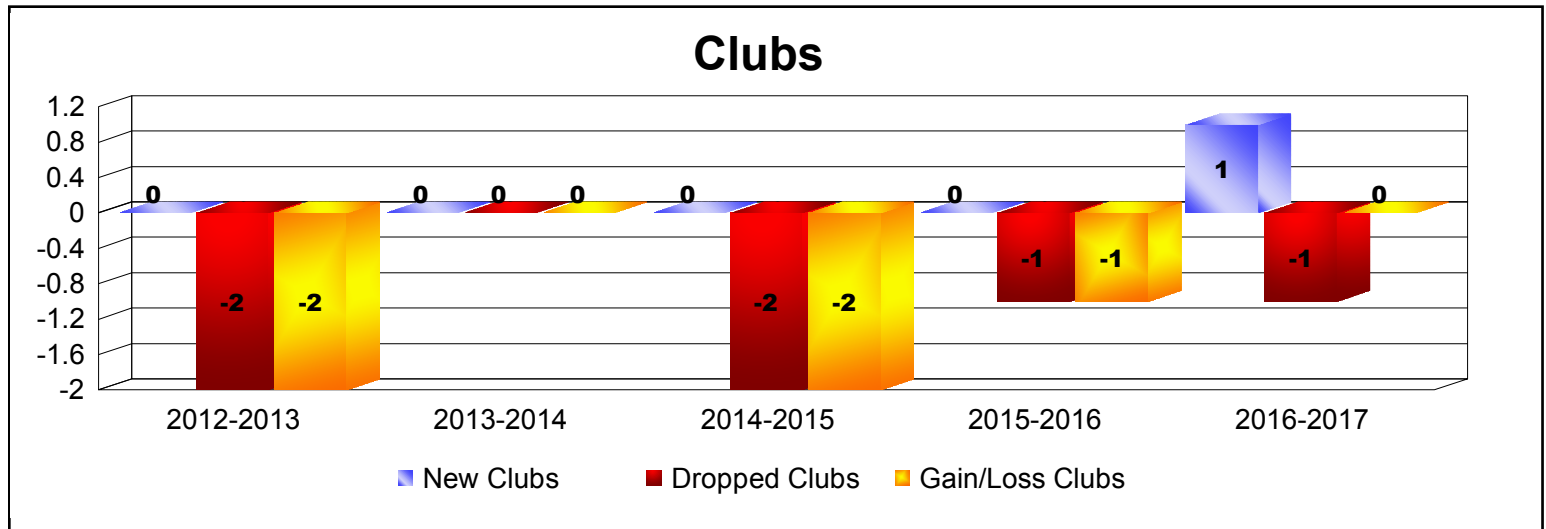

Year	New Clubs	Dropped Clubs	Gain/ Loss Clubs	New Members	Charter Members	Reinstate Members	Transfer Members	Total Member Added	Total Members Dropped	Gain/ Loss Members
2012-2013	0	-2	-2	110	0	5	7	122	-146	-24
2013-2014	0	0	0	62	0	11	13	86	-161	-75
2014-2015	0	-2	-2	96	1	14	25	136	-106	30
2015-2016	0	-1	-1	94	1	2	14	111	-113	-2
2016-2017	1	-1	0	116	35	6	10	167	-148	19
Average	0	-1	-1	96	7	8	14	124	-135	-10

Year	New Clubs	Dropped Clubs	Gain/ Loss Clubs	New Members	Charter Members	Reinstate Members	Transfer Members	Total Member Added	Total Members Dropped	Gain/ Loss Members
2012-2013	0	0	0	58	0	1	2	61	-32	29
2013-2014	0	0	0	11	0	1	0	12	-33	-21
2014-2015	0	0	0	27	0	0	1	28	-17	11
2015-2016	0	-1	-1	28	0	0	0	28	-29	-1
2016-2017	0	0	0	27	0	0	4	31	-27	4
Average	0	0	0	30	0	0	1	32	-28	4