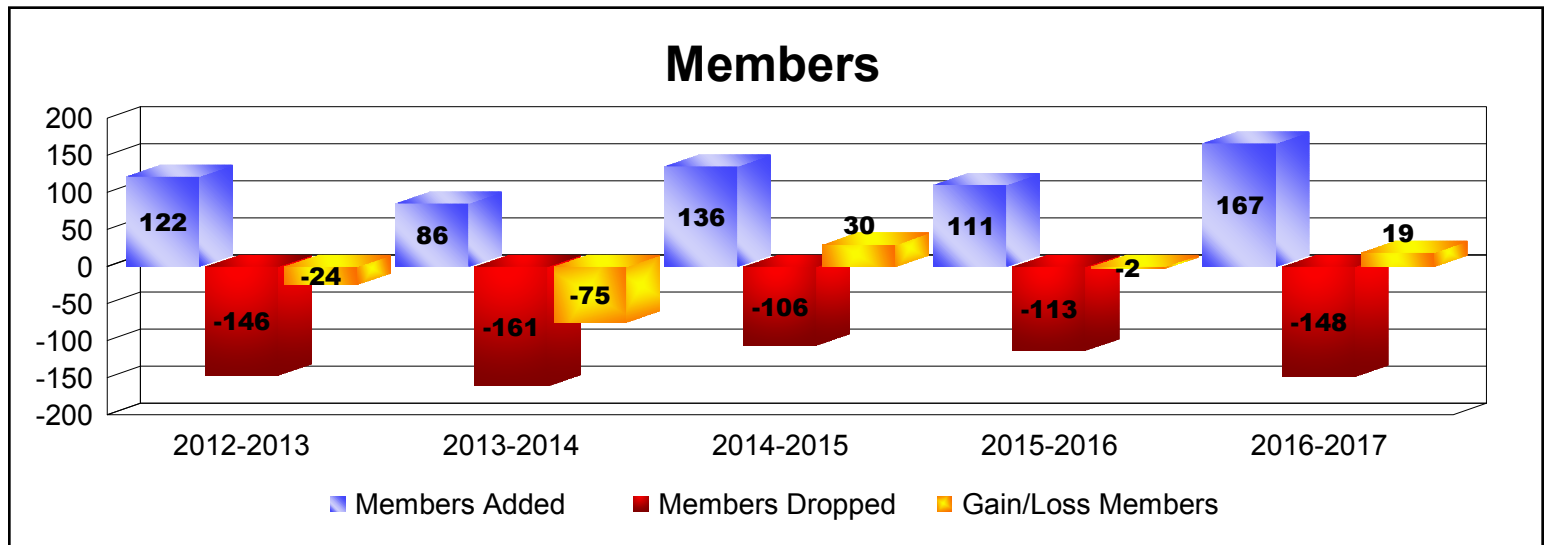

Year	New Clubs	Dropped Clubs	Gain/ Loss Clubs	New Members	Charter Members	Reinstate Members	Transfer Members	Total Member Added	Total Members Dropped	Gain/ Loss Members
2012-2013	0	-2	-2	110	0	5	7	122	-146	-24
2013-2014	0	0	0	62	0	11	13	86	-161	-75
2014-2015	0	-2	-2	96	1	14	25	136	-106	30
2015-2016	0	-1	-1	94	1	2	14	111	-113	-2
2016-2017	1	-1	0	116	35	6	10	167	-148	19
Average	0	-1	-1	96	7	8	14	124	-135	-10

Year	New Clubs	Dropped Clubs	Gain/ Loss Clubs	New Members	Charter Members	Reinstate Members	Transfer Members	Total Member Added	Total Members Dropped	Gain/ Loss Members
2012-2013	0	0	0	58	0	1	2	61	-32	29
2013-2014	0	0	0	11	0	1	0	12	-33	-21
2014-2015	0	0	0	27	0	0	1	28	-17	11
2015-2016	0	-1	-1	28	0	0	0	28	-29	-1
2016-2017	0	0	0	27	0	0	4	31	-27	4
Average	0	0	0	30	0	0	1	32	-28	4